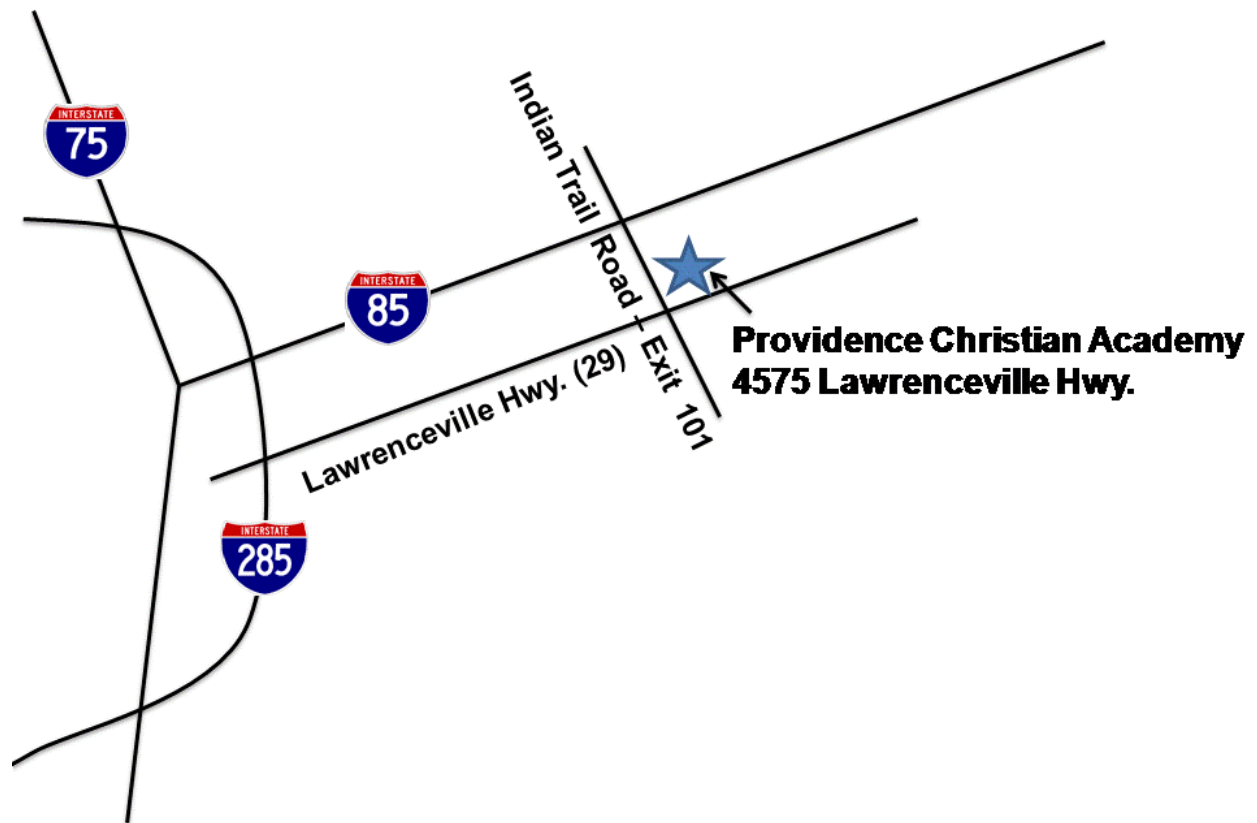

Directions to Providence Christian Academy

From Atlanta: Go North on I-85. Exit Indian Trail Rd. (Exit 101) and turn right. Continue on Indian Trail Rd. for 3 miles. Turn left at the light for Lawrenceville Hwy. (Hwy. 29). Providence Christian Academy will be on your left.